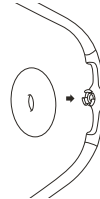

2. Equator wristband