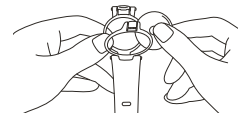

## Charging

Connect the charger base to the USB connector charger, then remove the main unit from the wristband and place it on the charger base, with the unit's blank side (without text) facing up. When the white indicator light on the middle of the base flashes, it indicates the unit is being charged. The light will stop flashing when charging is completed.