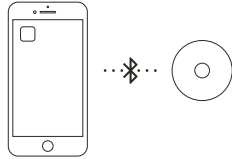

## Charging

Connect the charger base to the USB connector charger, then remove the main unit from the wristband and place it on the charger base, with the unit's blank side (without text) facing up. When the white indicator light on the middle of the base flashes, it indicates the unit is being charged. The light will stop flashing when charging is completed.