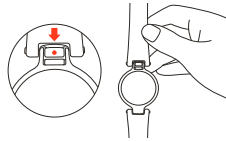

Assembly

1. Moon Beam wristband

Open the metallic ring on the wristband by pushing the button at the back of the band in the direction indicated by an arrow.

Warranty and Return Policy

All Amazfit products are covered by a 12 month limited warranty.

Details at www.amazfit.com/returns

Device Information

Product name:
Amazfit Activity Tracker

Model name:
A1501

Main material:
Zirconium oxide ceramic

Battery capacity:
15mAh

Weight of main unit:
0.28oz/8g

Wireless connection:
Bluetooth 4.0 BLE

Water and dust resistance rating:
IP68

Input voltage of wireless charger base:
5V DC

Input current of wireless charger base:
1.0A (Max)

Device support:
iPhone 4S or later with iOS 7.0 or above,
Android 4.4 or above supporting Android
smart phones with Bluetooth 4.0

Certifications and Safety Approvals

All Amazfit products have been FCC and CE certified and meet the standards required to retail in the US and Europe.

reddot award 2016
winner

Official website: www.amazfit.com
Help: www.amazfit.com/support
Email us at: support@amazfit.com

© 2016 Huami Inc. All rights reserved.